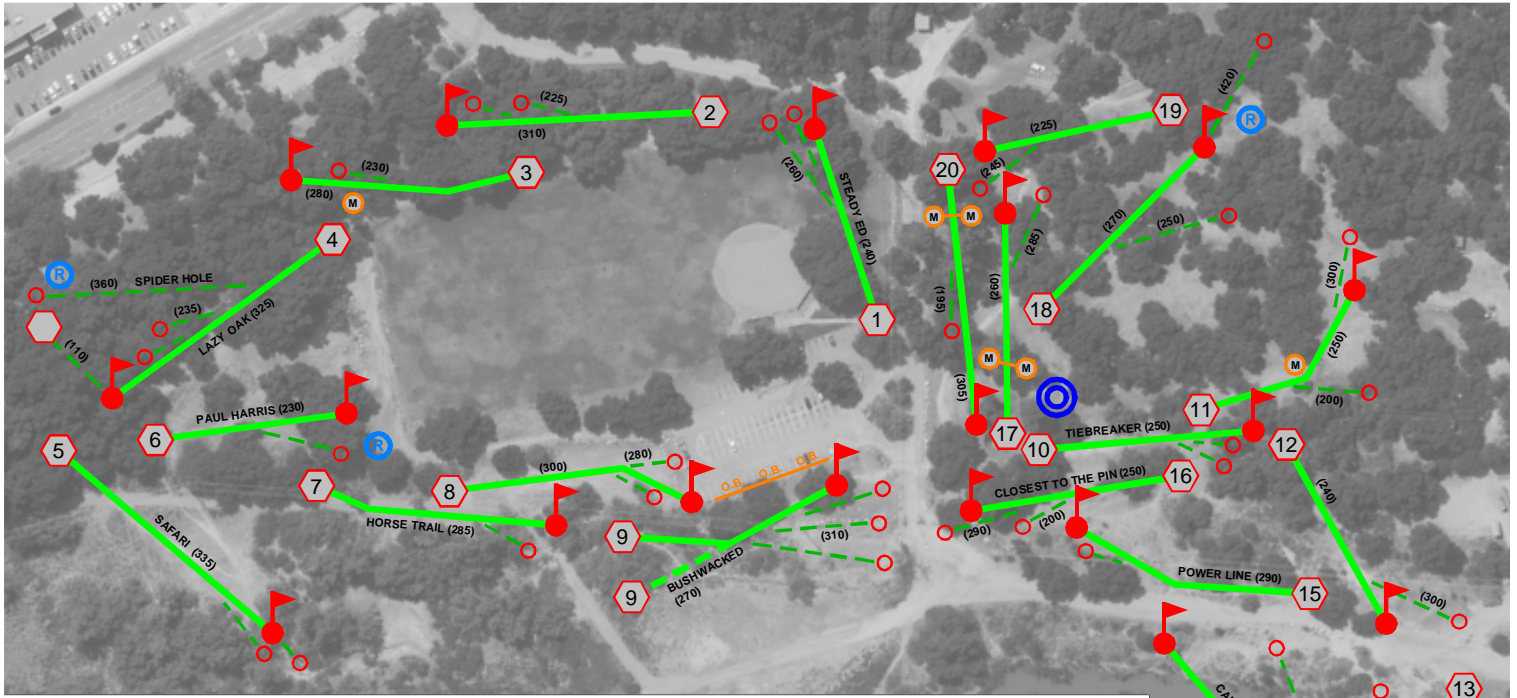

LEGEND

- # TEE PAD
- 🚩 BASKET
- ALT BASKET LOCATION
- M MANDATORY OBSTACLE
- R RESTROOM
- 🎯 PRACTICE BASKET