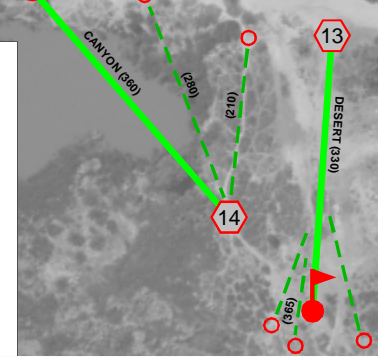

LEGEND

- # TEE PAD
- 🚩 BASKET
- ALT BASKET LOCATION
- M MANDATORY OBSTACLE
- R RESTROOM
- 🎯 PRACTICE BASKET