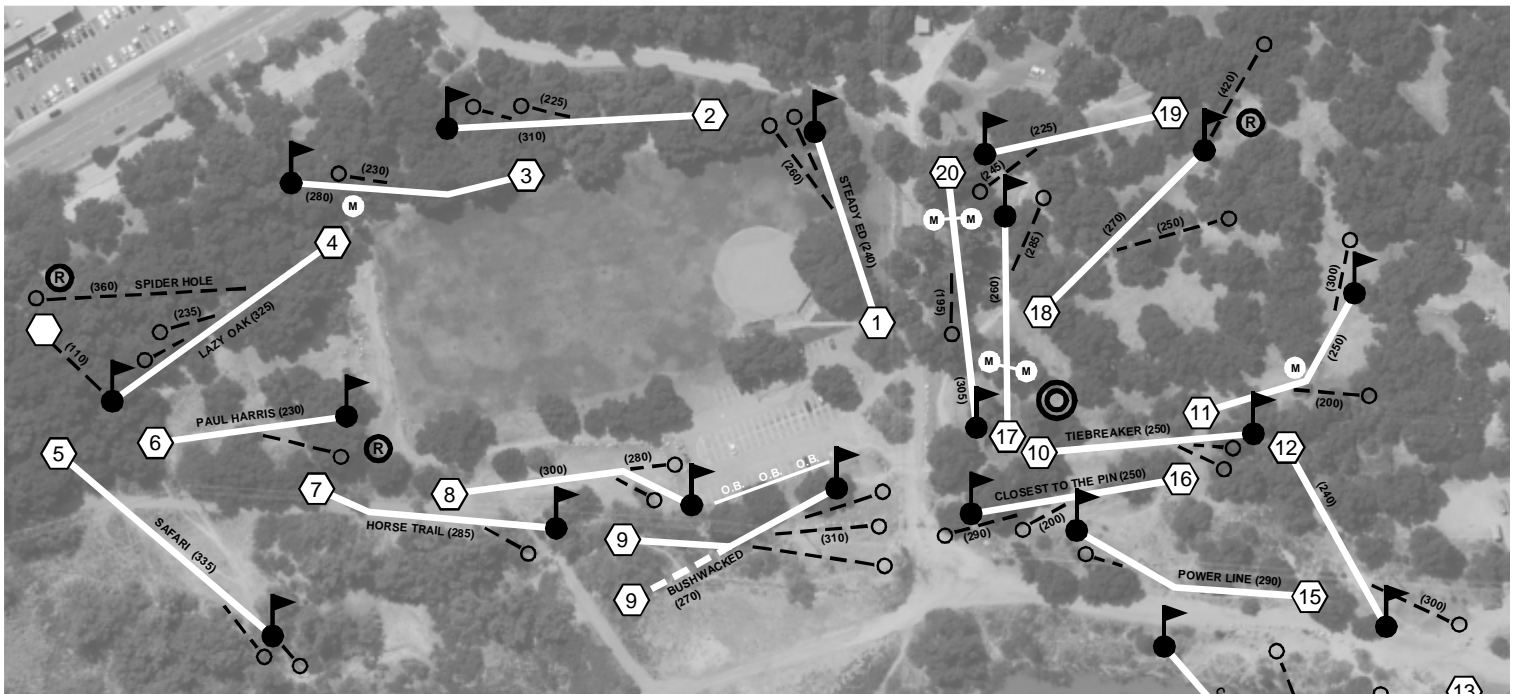

LEGEND

- # TEE PAD
- BASKET
- ALT BASKET LOCATION
- M MANDATORY OBSTACLE
- R RESTROOM
- ⊙ PRACTICE BASKET