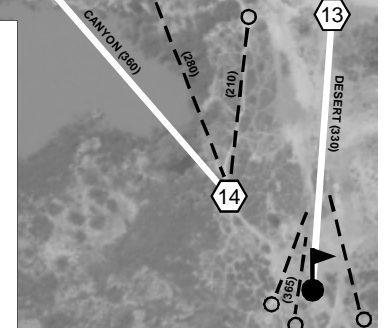

LEGEND

- # TEE PAD
- BASKET
- ALT BASKET LOCATION
- M MANDATORY OBSTACLE
- R RESTROOM
- ⊙ PRACTICE BASKET